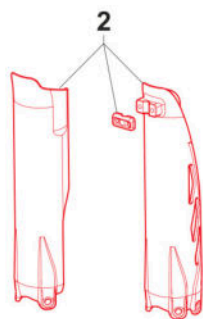

RED-DREAM
RED DREAM LIMITED Ed MY 22/25

RED DREAM 2T SM

RED
DREAM
2S | 2T
EN