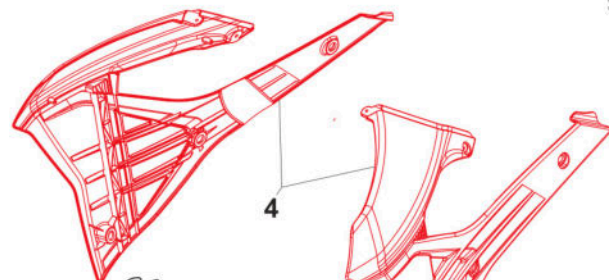

RED-DREAM
RED DREAM LIMITED Ed MY 22/25

RED DREAM 2T SM

RED
DREAM
2S | 2T
EN

TM 0660.01

RED-DREAM
RED DREAM LIMITED Ed MY 22/25

RED DREAM 2T SM

3

Pos.	Codice	Q.tà	Note	Descrizione	Description
1	67255.11	1		PARAFANGO ANT SM 2008 RED	FRONT FENDER SM MY 2008 - RED
2	67448	1		PROTEZ.KIT FORC.USD ROSSO 2020	FORK PROTECTION MY 2020 - RED
3	F23330	1		KIT PROTEZ. RAD. TM MY 12/23 CPL NERO	RADIATOR PROTECTION GRILLE MY 2012 - BLACK
4	67460	1		SET CONV. ARIA 2T/4T MY22-> ROSSI	RAD SHROUDS 2S/4S, RH+LH, MY 2022 - RED
5	67430	1		PARAFANGO POSTERIORE 2T/4T MY22-> ROSSO	REAR FENDER MY 2022 - RED
6	67462	1		SET LATER. P.NUM. 2T MY22-> ROSSI	SET, REAR N.PLATE, 2S MY 2022 - RED
7	67395	1		SELLA CROSS/ENDURO M.2022 2T/4T CPL BLUTERMOSALDATA	
8	67364	1		COPERTINA SELLA MY 2022/2023 2T/4T Colore: BLU	COVER, SEAT, MY 2022/2023 Color: BLUE
9	67361	1		SPUGNA SELLA CROSS/ENDURO MOD.2022 2T/4T X 67363	
10	67435	1		COVER SERBATOIO 2T MY22-> ROSSO	COVER, FUEL TANK 2S, MY 2022 - RED
11	67444	1		PORTAFARO CPL ROSSO C/FARO LED MY20->	HEADLIGHT ASSY MY20 - RED
12	67443	1		PORTAFARO NUDO MY20 ROSSO (X 67444)	HEADLIGHT PLASTIC MY20 - RED