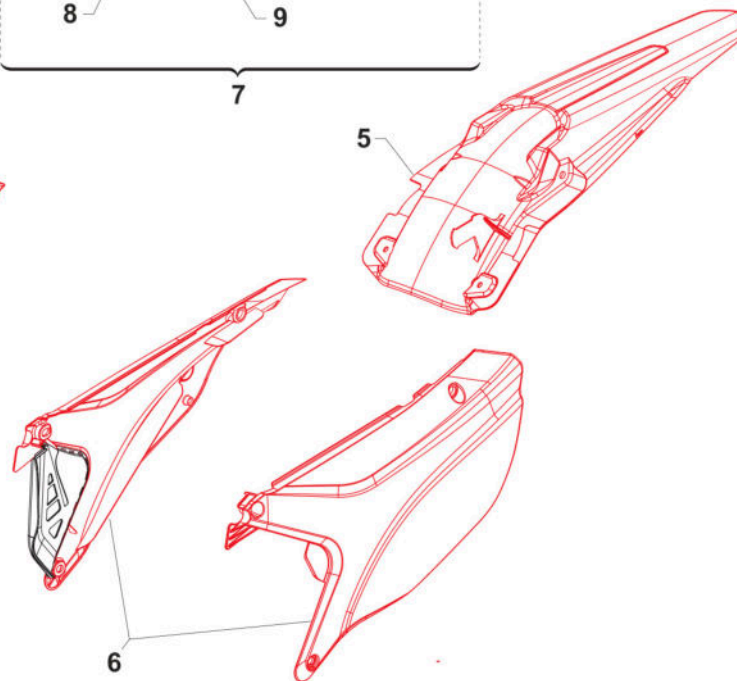

RED-DREAM
RED DREAM LIMITED Ed MY 22/25

RED DREAM 2T SM

RED
DREAM
2S | 2T
EN

TM 0660.01

RED-DREAM
RED DREAM LIMITED Ed MY 22/25

RED DREAM 2T SM

3

Pos.	Codice	Q.tà	Note	Descrizione	Description
1	67255.11	1		PARAFANGO ANT SM 2008 RED	FRONT FENDER SM MY 2008 - RED
2	67448	1		PROTEZ.KIT FORC.USD ROSSO 2020	FORK PROTECTION MY 2020 - RED
3	F23330	1		KIT PROTEZ. RAD. TM MY 12/23 CPL NERO	RADIATOR PROTECTION GRILLE MY 2012 - BLACK
4	67460	1		SET CONV. ARIA 2T/4T MY22-> ROSSI	RAD SHROUDS 2S/4S, RH+LH, MY 2022 - RED
5	67430	1		PARAFANGO POSTERIORE 2T/4T MY22-> ROSSO	REAR FENDER MY 2022 - RED
6	67462	1		SET LATER. P.NUM. 2T MY22-> ROSSI	SET, REAR N.PLATE, 2S MY 2022 - RED
7	67395	1		SELLA CROSS/ENDURO M.2022 2T/4T CPL BLUTERMOSALDATA	
8	67364	1		COPERTINA SELLA MY 2022/2023 2T/4T Colore: BLU	COVER, SEAT, MY 2022/2023 Color: BLUE
9	67361	1		SPUGNA SELLA CROSS/ENDURO MOD.2022 2T/4T X 67363	
10	67435	1		COVER SERBATOIO 2T MY22-> ROSSO	COVER, FUEL TANK 2S, MY 2022 - RED
11	67444	1		PORTAFARO CPL ROSSO C/FARO LED MY20->	HEADLIGHT ASSY MY20 - RED
12	67443	1		PORTAFARO NUDO MY20 ROSSO (X 67444)	HEADLIGHT PLASTIC MY20 - RED