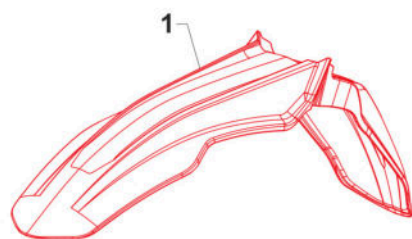

RED-DREAM
RED DREAM LIMITED Ed MY 22/25

RED DREAM 2T SM

RED
DREAM
2S | 2T
EN

TM 0660.01

RED-DREAM
RED DREAM LIMITED Ed MY 22/25

RED DREAM 2T SM

3

Pos.	Codice	Q.tà	Note	Descrizione	Description
1	67255.11	1		PARAFANGO ANT SM 2008 RED	FRONT FENDER SM MY 2008 - RED
2	67448	1		PROTEZ.KIT FORC.USD ROSSO 2020	FORK PROTECTION MY 2020 - RED
3	F23330	1		KIT PROTEZ. RAD. TM MY 12/23 CPL NERO	RADIATOR PROTECTION GRILLE MY 2012 - BLACK
4	67460	1		SET CONV. ARIA 2T/4T MY22-> ROSSI	RAD SHROUDS 2S/4S, RH+LH, MY 2022 - RED
5	67430	1		PARAFANGO POSTERIORE 2T/4T MY22-> ROSSO	REAR FENDER MY 2022 - RED
6	67462	1		SET LATER. P.NUM. 2T MY22-> ROSSI	SET, REAR N.PLATE, 2S MY 2022 - RED
7	67395	1		SELLA CROSS/ENDURO M.2022 2T/4T CPL BLUTERMOSALDATA	
8	67364	1		COPERTINA SELLA MY 2022/2023 2T/4T Colore: BLU	COVER, SEAT, MY 2022/2023 Color: BLUE
9	67361	1		SPUGNA SELLA CROSS/ENDURO MOD.2022 2T/4T X 67363	
10	67435	1		COVER SERBATOIO 2T MY22-> ROSSO	COVER, FUEL TANK 2S, MY 2022 - RED
11	67444	1		PORTAFARO CPL ROSSO C/FARO LED MY20->	HEADLIGHT ASSY MY20 - RED
12	67443	1		PORTAFARO NUDO MY20 ROSSO (X 67444)	HEADLIGHT PLASTIC MY20 - RED