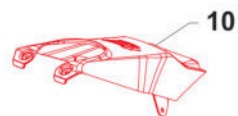

RED-DREAM
RED DREAM LIMITED Ed MY 22/25

RED DREAM 2T SM

RED
DREAM
2S | 2T
EN