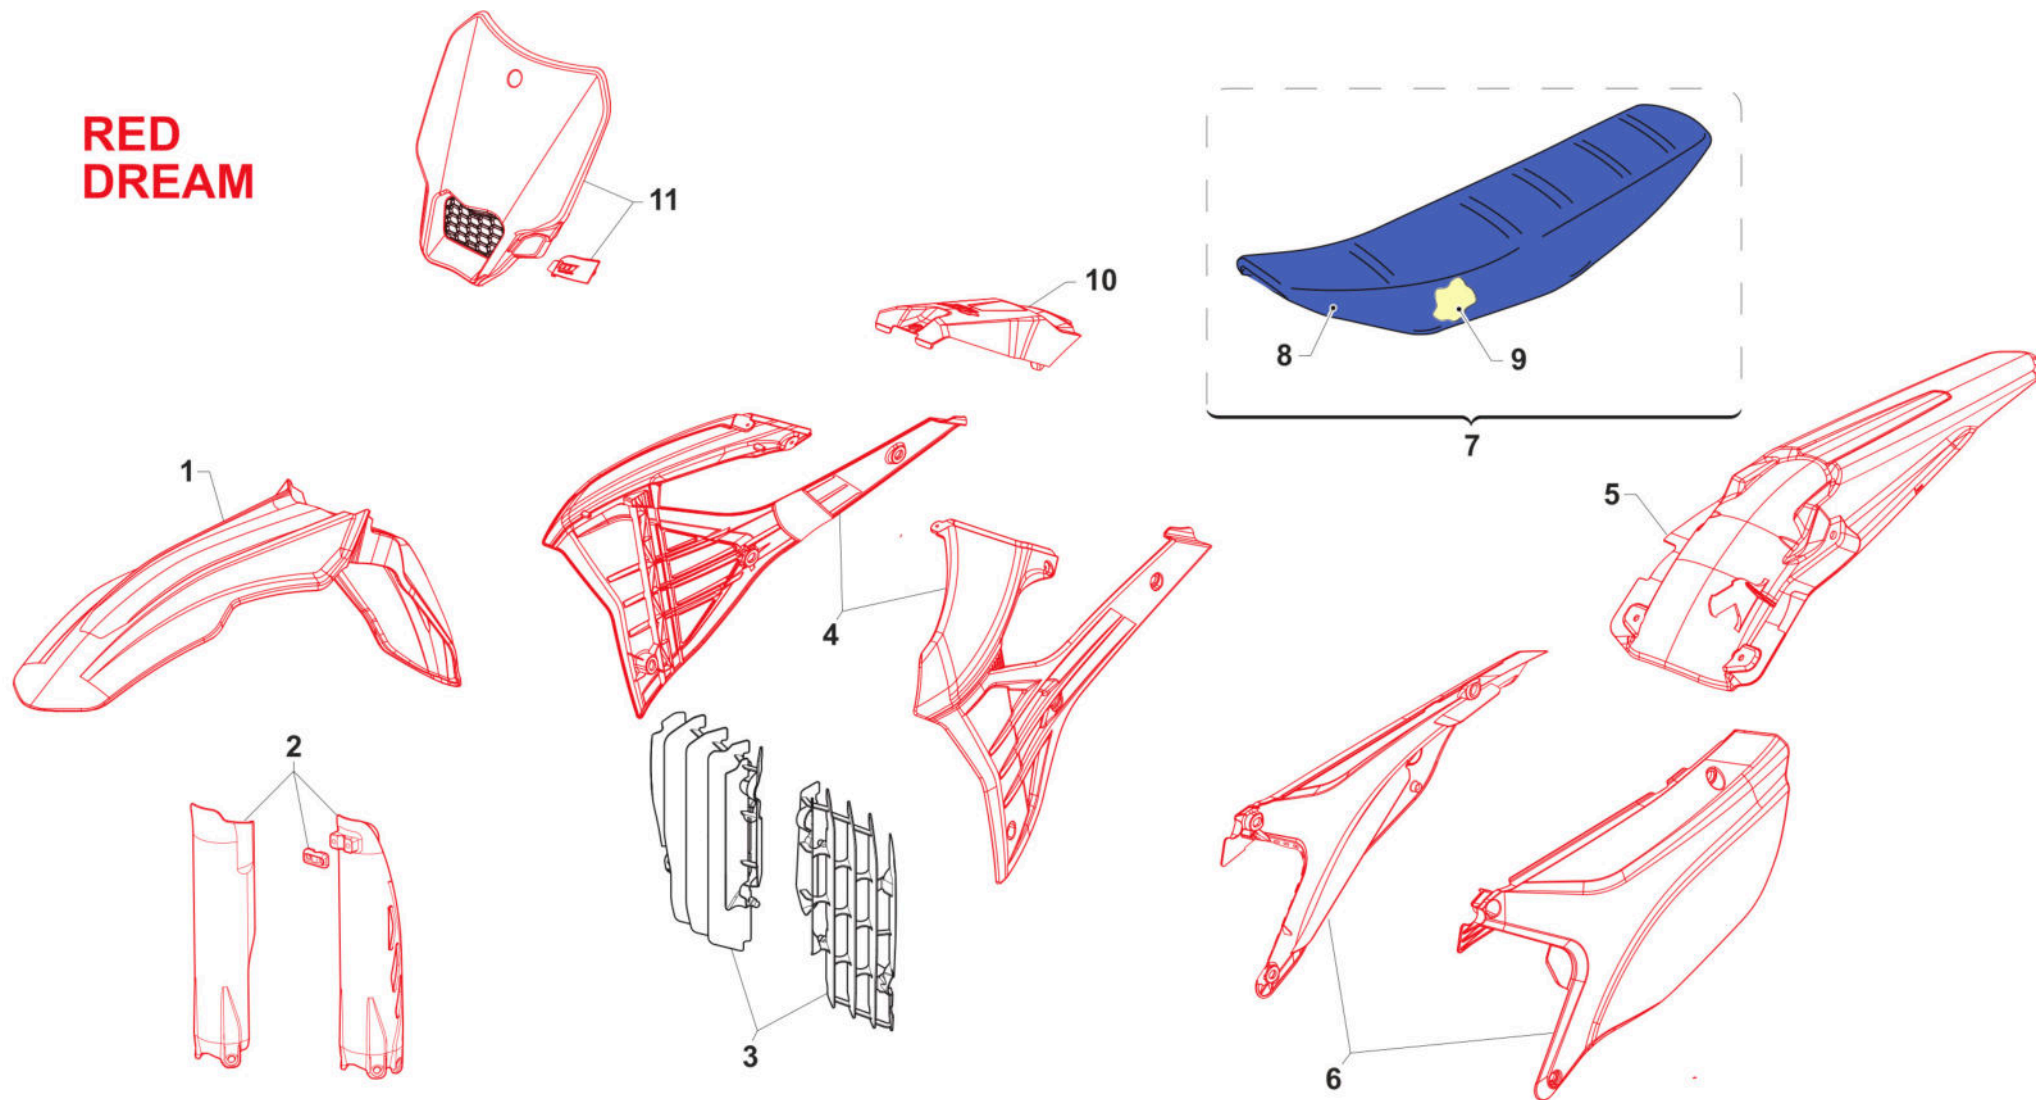

RED-DREAM
RED DREAM LIMITED Ed MY 22/25

RED DREAM 4T MX

4

RED
DREAM

TM 0660.03

RED-DREAM
RED DREAM LIMITED Ed MY 22/25

RED DREAM 4T MX

4

Pos.	Codice	Q.tà	Note	Descrizione	Description
1	67427	1		PARAFANGO ANTERIORE MY22-> ROSSO	FRONT FENDER MX-EN MY 2022 - RED
2	67448	1		PROTEZ.KIT FORC.USD ROSSO 2020	FORK PROTECTION MY 2020 - RED
3	F23330	1		KIT PROTEZ. RAD. TM MY 12/23 CPL NERO	RADIATOR PROTECTION GRILLE MY 2012 - BLACK
4	67460	1		SET CONV. ARIA 2T/4T MY22-> ROSSI	RAD SHROUDS 2S/4S, RH+LH, MY 2022 - RED
5	67430	1		PARAFANGO POSTERIORE 2T/4T MY22-> ROSSO	REAR FENDER MY 2022 - RED
6	67463	1		SET LATER. P.NUM. 4T MONO MY22-> ROSSI	SET, REAR N.PLATE, 4S SINGLE EX. MY 2022 - RED
6	67464	1		SET LATER. P.NUM. 4T TWIN MY22-> ROSSI	SET, REAR N.PLATE, 4S TWIN EX. MY 2022 - RED
7	67395	1		SELLA CROSS/ENDURO M.2022 2T/4T CPL BLUTERMOSALDATA	
8	67364	1		COPERTINA SELLA MY 2022/2023 2T/4T Colore: BLU	COVER, SEAT, MY 2022/2023 Color: BLUE
9	67361	1		SPUGNA SELLA CROSS/ENDURO MOD.2022 2T/4T X 67363	
10	67436	1		COPERCHIO CASSA FILTRO MOTO 4T MY22-> ROSSO	COVER, 4S AIRBOX, MY 2022 - RED
11	67451	1		PORTANUMERO ANTERIORE MY22-> ROSSO/NERO	FRONT N.PLATE MX MY 2022 - RED