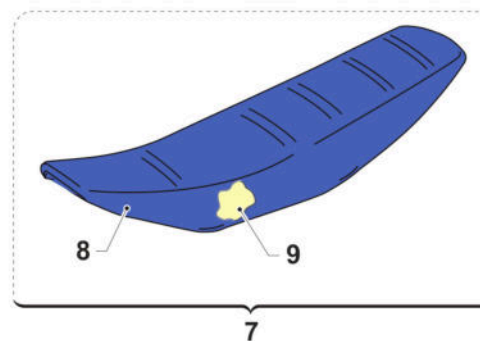

RED-DREAM
RED DREAM LIMITED Ed MY 22/25

RED DREAM 2T SM

RED
DREAM
2S | 2T
EN

TM 0660.01

RED-DREAM
RED DREAM LIMITED Ed MY 22/25

RED DREAM 2T SM

3

Pos.	Codice	Q.tà	Note	Descrizione	Description
1	67255.11	1		PARAFANGO ANT SM 2008 RED	FRONT FENDER SM MY 2008 - RED
2	67448	1		PROTEZ.KIT FORC.USD ROSSO 2020	FORK PROTECTION MY 2020 - RED
3	F23330	1		KIT PROTEZ. RAD. TM MY 12/23 CPL NERO	RADIATOR PROTECTION GRILLE MY 2012 - BLACK
4	67460	1		SET CONV. ARIA 2T/4T MY22-> ROSSI	RAD SHROUDS 2S/4S, RH+LH, MY 2022 - RED
5	67430	1		PARAFANGO POSTERIORE 2T/4T MY22-> ROSSO	REAR FENDER MY 2022 - RED
6	67462	1		SET LATER. P.NUM. 2T MY22-> ROSSI	SET, REAR N.PLATE, 2S MY 2022 - RED
7	67395	1		SELLA CROSS/ENDURO M.2022 2T/4T CPL BLUTERMOSALDATA	
8	67364	1		COPERTINA SELLA MY 2022/2023 2T/4T Colore: BLU	COVER, SEAT, MY 2022/2023 Color: BLUE
9	67361	1		SPUGNA SELLA CROSS/ENDURO MOD.2022 2T/4T X 67363	
10	67435	1		COVER SERBATOIO 2T MY22-> ROSSO	COVER, FUEL TANK 2S, MY 2022 - RED
11	67444	1		PORTAFARO CPL ROSSO C/FARO LED MY20->	HEADLIGHT ASSY MY20 - RED
12	67443	1		PORTAFARO NUDO MY20 ROSSO (X 67444)	HEADLIGHT PLASTIC MY20 - RED