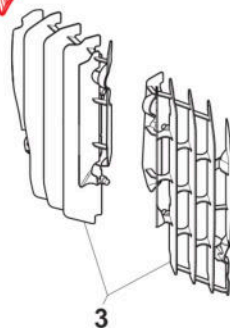

RED-DREAM
RED DREAM LIMITED Ed MY 22/25

RED DREAM 2T SM

RED
DREAM
2S | 2T
EN

TM 0660.01

RED-DREAM
RED DREAM LIMITED Ed MY 22/25

RED DREAM 2T SM

3

Pos.	Codice	Q.tà	Note	Descrizione	Description
1	67255.11	1		PARAFANGO ANT SM 2008 RED	FRONT FENDER SM MY 2008 - RED
2	67448	1		PROTEZ.KIT FORC.USD ROSSO 2020	FORK PROTECTION MY 2020 - RED
3	F23330	1		KIT PROTEZ. RAD. TM MY 12/23 CPL NERO	RADIATOR PROTECTION GRILLE MY 2012 - BLACK
4	67460	1		SET CONV. ARIA 2T/4T MY22-> ROSSI	RAD SHROUDS 2S/4S, RH+LH, MY 2022 - RED
5	67430	1		PARAFANGO POSTERIORE 2T/4T MY22-> ROSSO	REAR FENDER MY 2022 - RED
6	67462	1		SET LATER. P.NUM. 2T MY22-> ROSSI	SET, REAR N.PLATE, 2S MY 2022 - RED
7	67395	1		SELLA CROSS/ENDURO M.2022 2T/4T CPL BLUTERMOSALDATA	
8	67364	1		COPERTINA SELLA MY 2022/2023 2T/4T Colore: BLU	COVER, SEAT, MY 2022/2023 Color: BLUE
9	67361	1		SPUGNA SELLA CROSS/ENDURO MOD.2022 2T/4T X 67363	
10	67435	1		COVER SERBATOIO 2T MY22-> ROSSO	COVER, FUEL TANK 2S, MY 2022 - RED
11	67444	1		PORTAFARO CPL ROSSO C/FARO LED MY20->	HEADLIGHT ASSY MY20 - RED
12	67443	1		PORTAFARO NUDO MY20 ROSSO (X 67444)	HEADLIGHT PLASTIC MY20 - RED